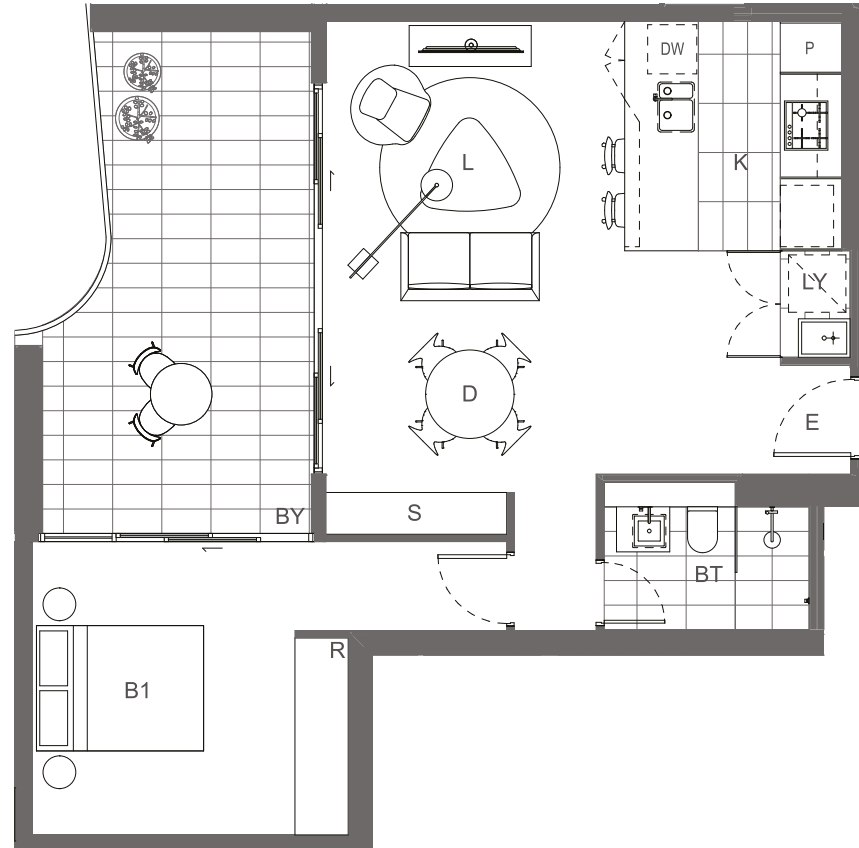

Lumia

Phase 1

1 BEDROOM

🛏️ 1 🚿 1 🚗 1

Apartment: 1207

Internal Area	59m²
External Area	17m²
Total Area	76m²

Key

B1	Bedroom 1	K	Kitchen
B2	Bedroom 2	LY	Laundry
B3	Bedroom 3	L	Living
B4	Bedroom 4	P	Pantry
BT	Bathroom	PL	Planter
BY	Balcony	R	Robe
D	Dining	S	Store
DW	Dishwasher	ST	Study
EN	Ensuite	TC	Terrace
E	Entry	WIR	Walk-in Robe
FS	Flexi Space