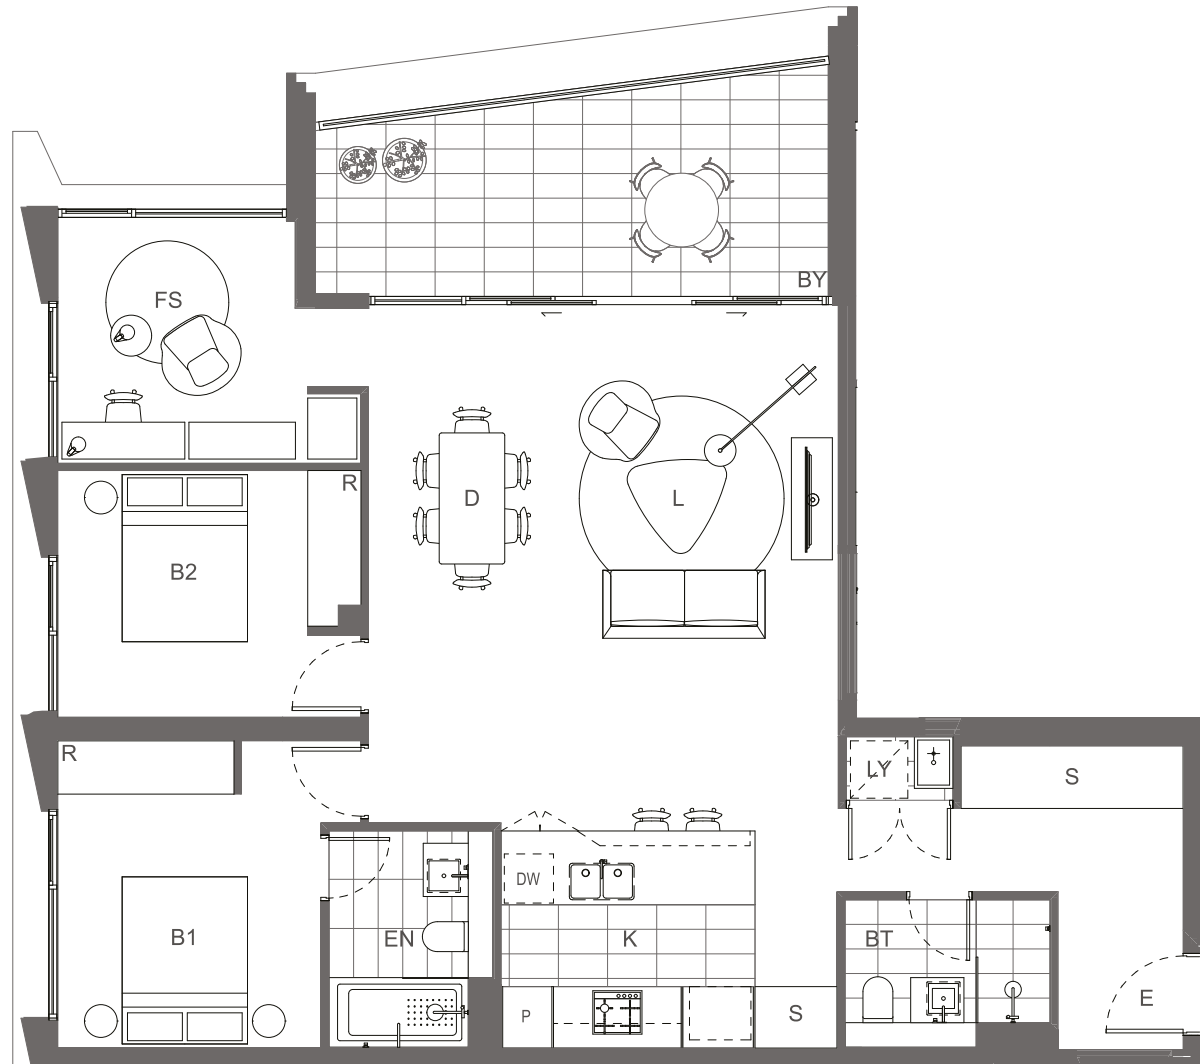

Lumia

Phase 1

2 BEDROOM + FLEXI

🛏️ 2 🚿 2 🚗 2

Apartment: 202, 302, 402, 502, 602, 702, 802, 902, 1002, 1102, 1202, 1302

Internal Area	103m²
External Area	15m²
Total Area	118m²

Key

B1	Bedroom 1	K	Kitchen
B2	Bedroom 2	LY	Laundry
B3	Bedroom 3	L	Living
B4	Bedroom 4	P	Pantry
BT	Bathroom	PL	Planter
BY	Balcony	R	Robe
D	Dining	S	Store
DW	Dishwasher	ST	Study
EN	Ensuite	TC	Terrace
E	Entry	WIR	Walk-in Robe
FS	Flexi Space