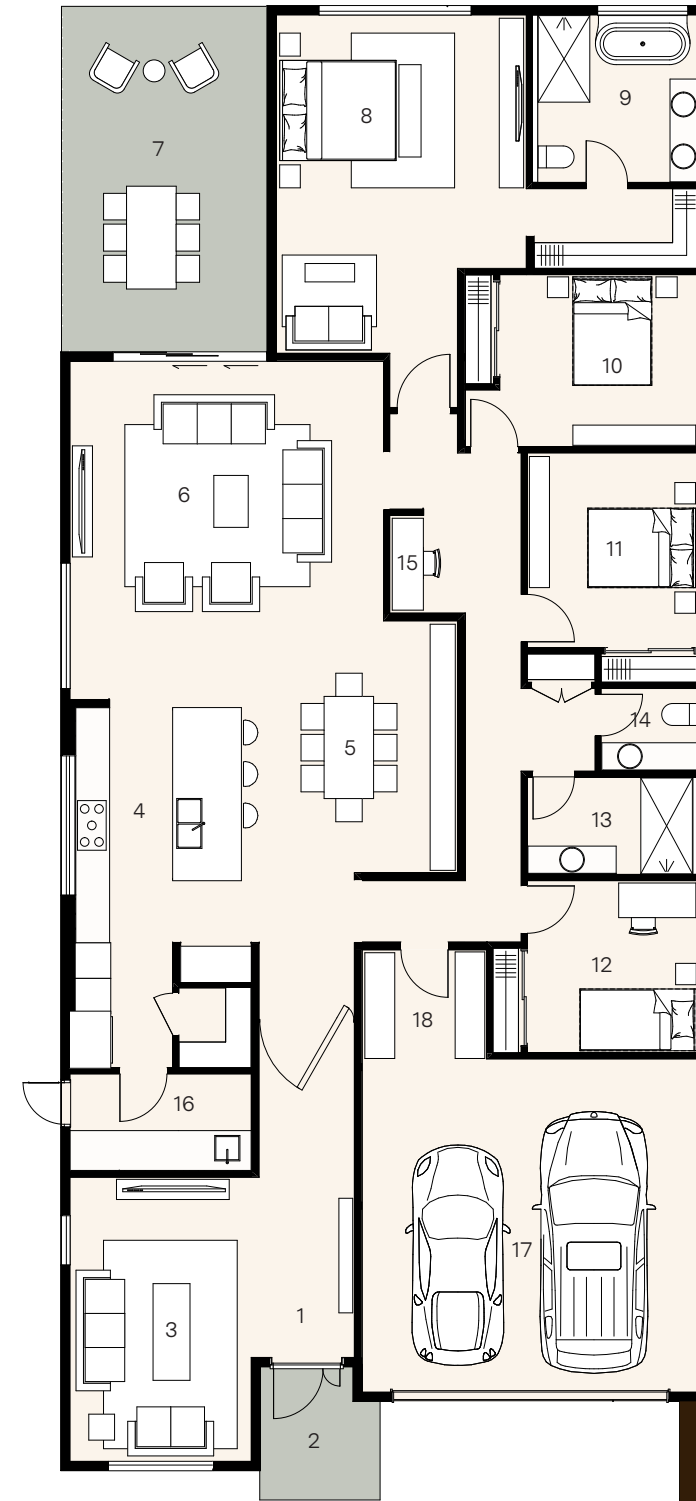

House Type NE46

NORMAN ESTATES
AT GLEDSDOOD HILLS

Why live
without?

Lot 70 McKinnon Circuit
Gledswood Hills

Lot 70 McKinnon Circuit Gledswood Hills

House Type NE46 F1

4 2 2

House size 281m² — Land size 483m²

This unique home features an intuitive floorplan that maximises movement between the integrated living zones and generous outdoor alfresco area. An intelligent combination of form and function, this generously proportioned single storey home has been luxuriously appointed with premium appliances and finishes. Striking architectural features such as an oversized internal timber pivot door and flawless square set finished ceilings take this family home to another level.

McKinnon Circuit

1.	Entry	
2.	Porch	2.3 x 2.1
3.	Lounge	4.9 x 3.2
4.	Kitchen	6.2 x 3.2
5.	Dining	4.4 x 3.6
6.	Living	4.5 x 5.5
7.	Alfresco	6.0 x 3.6
8.	Principal	5.9 x 4.4
9.	Ensuite	2.9 x 2.9
10.	Bed 2	3.0 x 3.5
11.	Bed 3	3.4 x 3.0
12.	Bed 4	3.0 x 3.0
13.	Bath	1.7 x 3.0
14.	Powder	1.4 x 1.7
15.	Study	1.3 x 1.7
16.	Laundry	1.7 x 3.2
17.	Garage	5.8 x 5.9
18.	Workshop	2.0 x 2.2