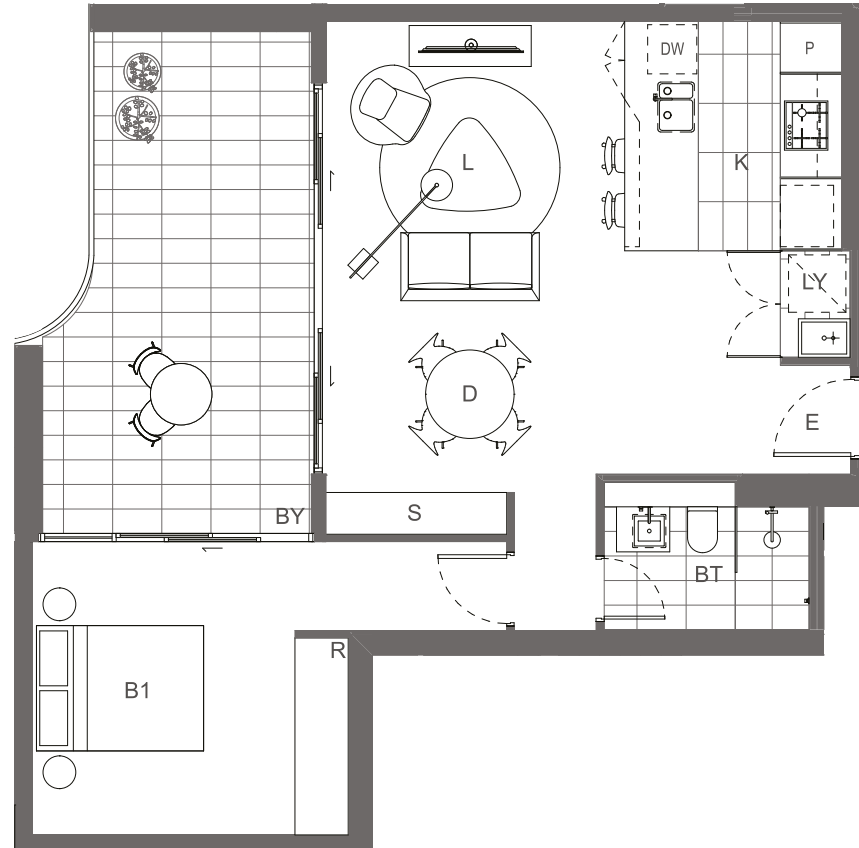

Lumia

Phase 1

1 BEDROOM

🛏️ 1 🚿 1 🚗 1

Apartment: 1107

Internal Area	59m²
External Area	18m²
Total Area	77m²

Key

B1	Bedroom 1	K	Kitchen
B2	Bedroom 2	LY	Laundry
B3	Bedroom 3	L	Living
B4	Bedroom 4	P	Pantry
BT	Bathroom	PL	Planter
BY	Balcony	R	Robe
D	Dining	S	Store
DW	Dishwasher	ST	Study
EN	Ensuite	TC	Terrace
E	Entry	WIR	Walk-in Robe
FS	Flexi Space