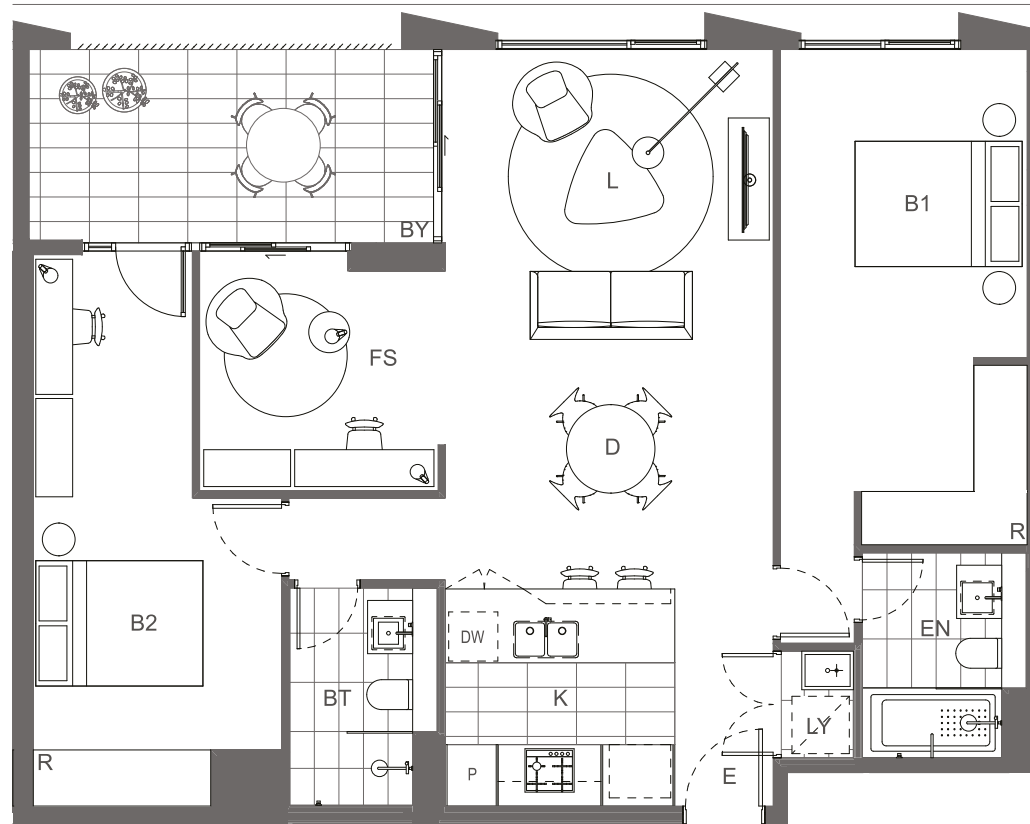

Lumia

Phase 1

2 BEDROOM + FLEXI

🛏️ 2 🚿 2 🚗 2

Apartment: 213, 318, 418, 518, 618, 718, 818, 918, 1018

Internal Area	96m²
External Area	11m²
Total Area	107m²

Key

B1	Bedroom 1	K	Kitchen
B2	Bedroom 2	LY	Laundry
B3	Bedroom 3	L	Living
B4	Bedroom 4	P	Pantry
BT	Bathroom	PL	Planter
BY	Balcony	R	Robe
D	Dining	S	Store
DW	Dishwasher	ST	Study
EN	Ensuite	TC	Terrace
E	Entry	WIR	Walk-in Robe
FS	Flexi Space